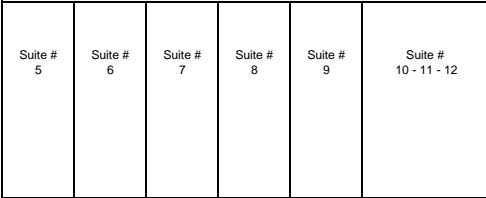

# MLG Business Center

Sq Ft	800	1200	1200
CAM %	8.34%	12.50%	12.50%

800	800	800	800	800	2400
8.34%	8.34%	8.34%	8.34%	8.34%	25.0%

3200

3200    1600    1600

19,200

100.0%